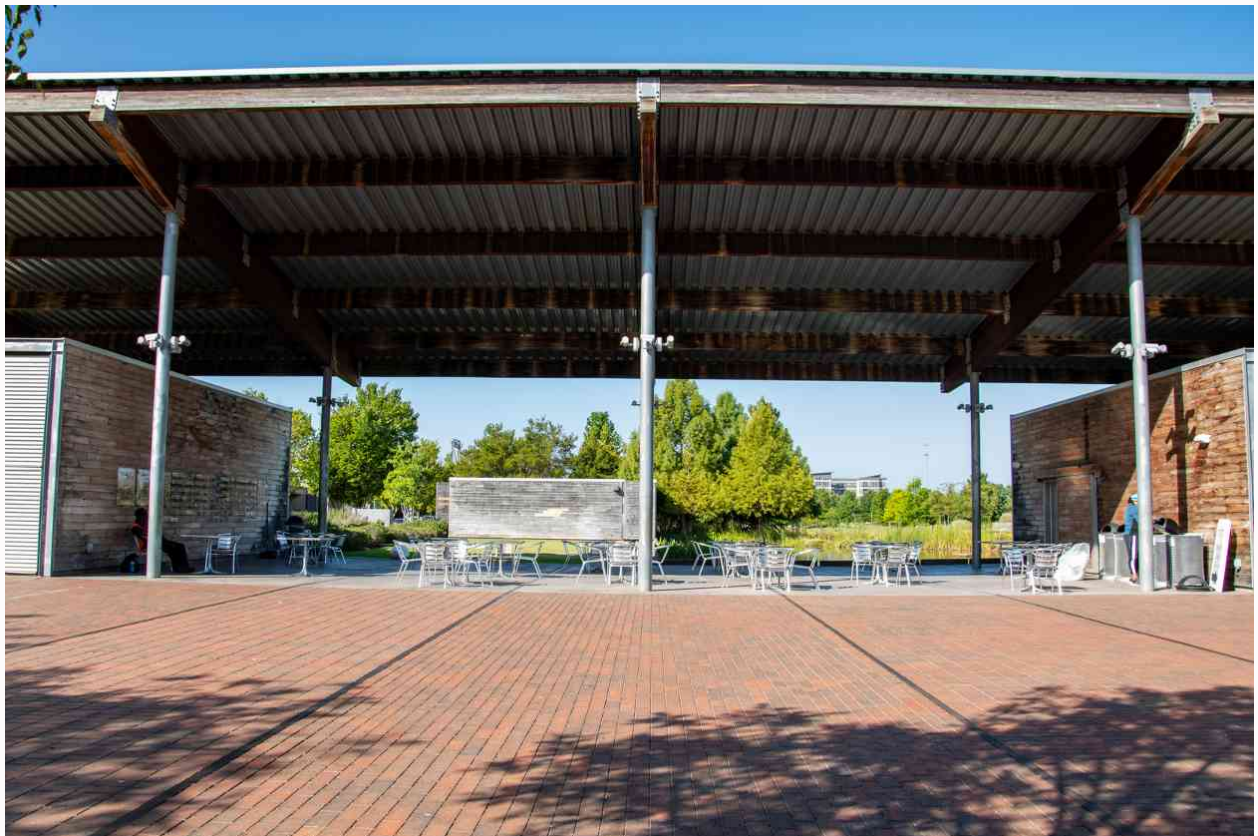

Regions Bank 17th Street Plaza, Section A + Extension A