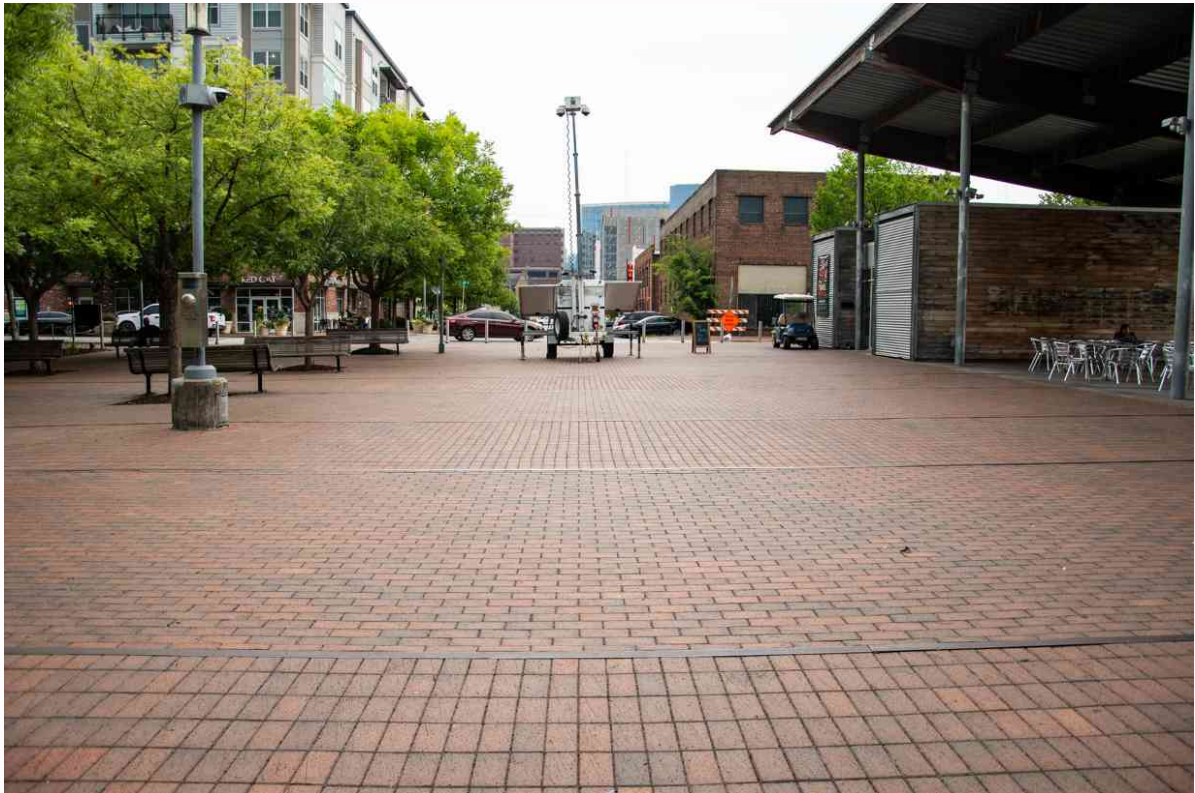

Regions Bank 17th Street Plaza, Extension A